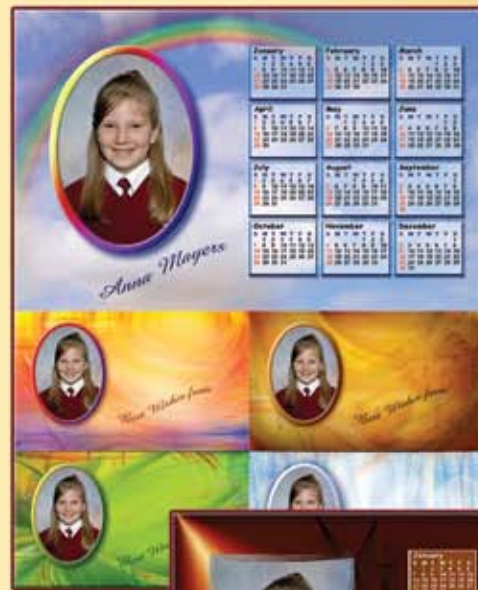

Gift Pack

year calendar - 13 x 20cm
4 seasons gift cards - 6 x 10cm each